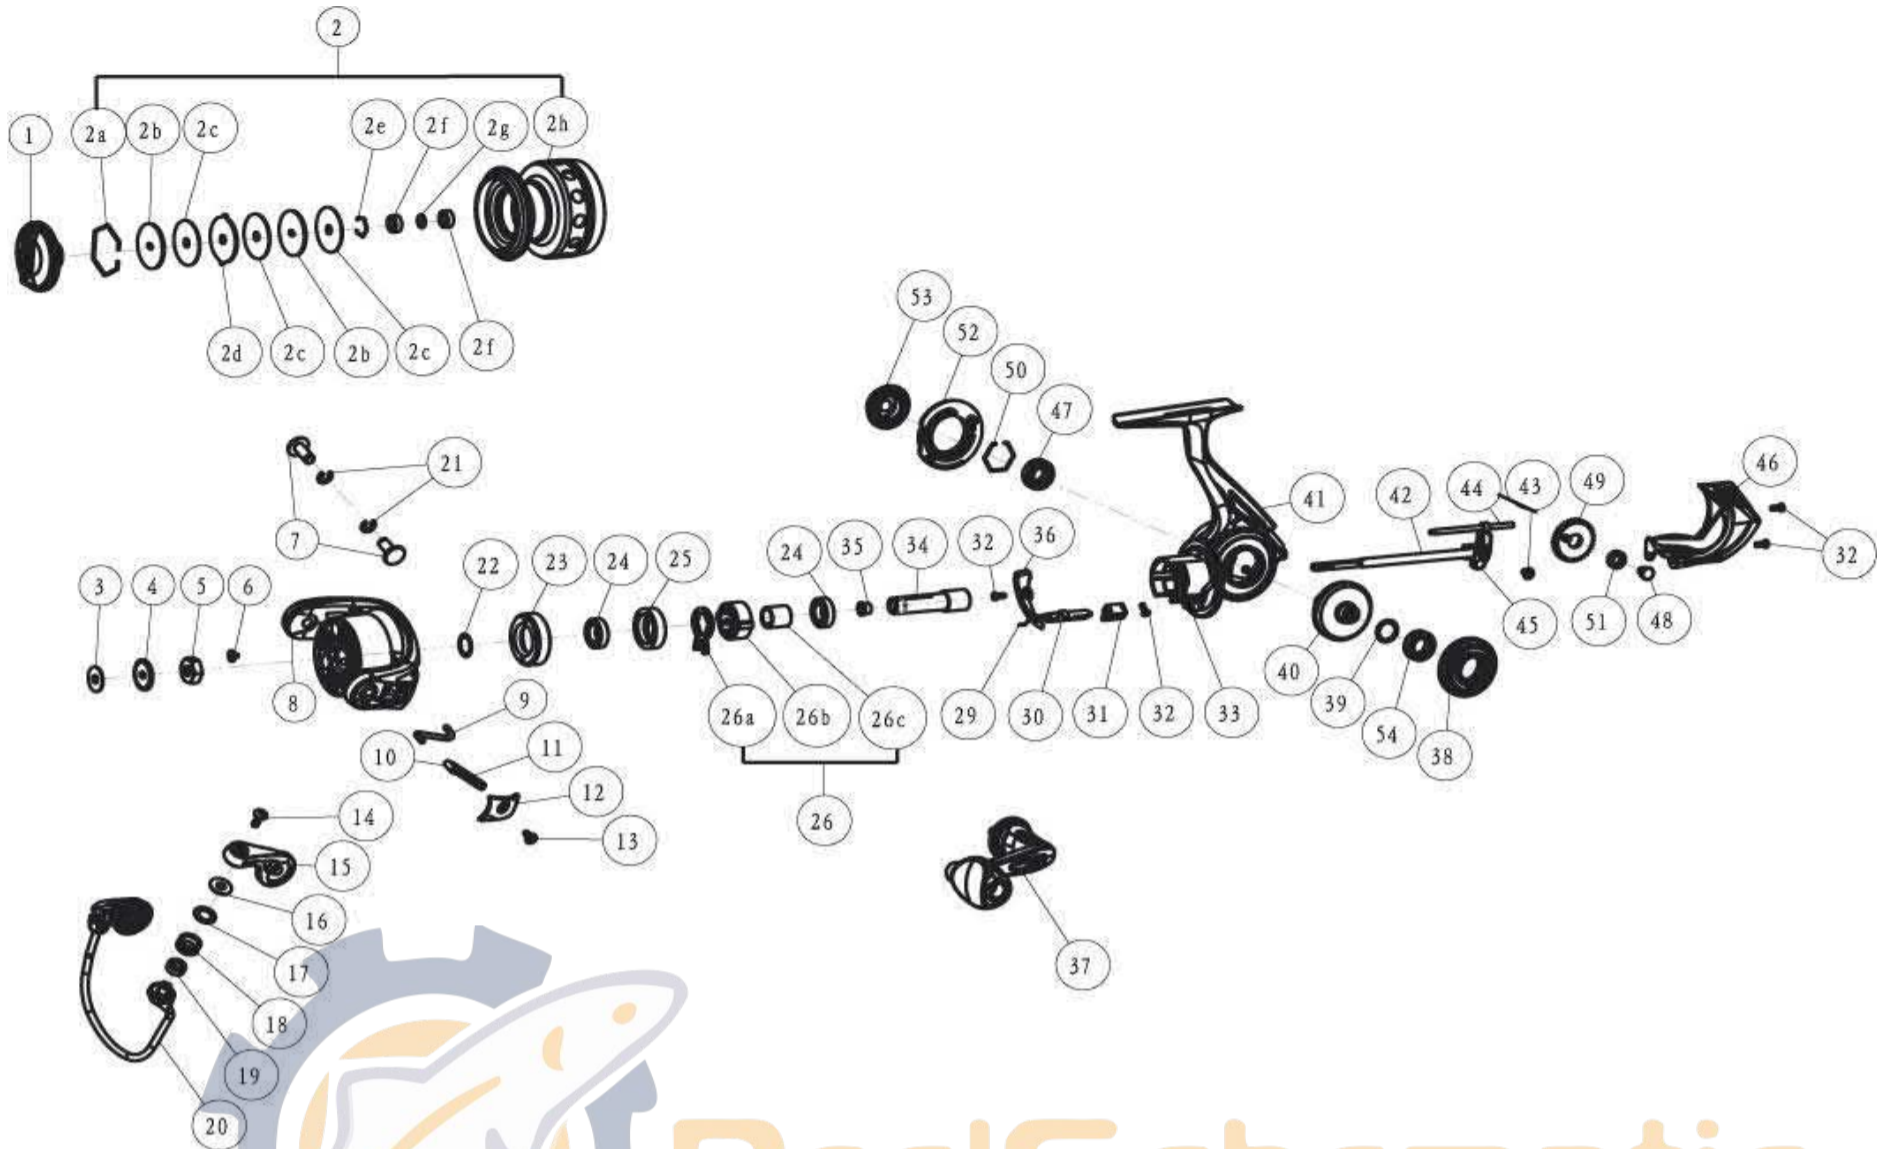

### Quantum THROTTLE - TH40 Part List

Key No.	Description	Part No. TH40	Qty	Key No.	Description	Part No. TH40	Qty
1	Drag Knob Assembly	BAA332-01	1	25	Clutch Bearing Adapter	YAD190-01	1
2	Spool Assembly	YAD321-01	1	26	One way clutch kit include		1
2a	Retainer Ring	BAA038-01	1	26a	One Way Clutch lever	BAA064-02	1
2b	Drag Washer "D"	TAD080-01	2	26b	One Way Clutch	BAA063-01	1
2c	Drag Washer "B"	BAA033-01	3	26c	Sleeve	YAD139-01	1
2d	Drag Washer "A"	CAA081-01	1	29	Stopper Cam spring	TAD089-01	1
2e	Retainer Ring	BAA119-01	1	30	Stopper Cam	YAD090-01	1
2f	Spool Ball Bearing	GH202A-01	2	31	Stopper Lever	BAA059-01	1
2g	WASHER	BAA076-01	1	32	Stopper Lever Screw	BAA135-01	4
2h	Spool	YAD021-01	1	33	Clutch spring	BAA216-01	1
3	Spool Adjust Washer	BAA030-01	1	34	Pinion Gear	YAD011-01	1
4	Clicker Gear	YAD037-01	1	35	Pinion Bushing	AA014	1
5	Rotor Nut	BAA006-01	1	36	Trip Ramp	SAD119-01	1
6	Rotor Nut Lock Screw	BAA094-01	1	37	Handle Assembly	YAD318-01	1
7	Arm Lever Screw	YAD042-01	2	38	Body Side Ring	YAD142-01	1
8	Rotor	YAD009-01	1	39	Drive Gear Adjust Washer	BAA105-02	1
9	Kick Lever	YAD019-01	1	40	Drive Gear Assembly	YAD012-01	1
10	Bail Actuator	BAA031-01	1	41	Body	YAD001-01	1
11	Bail Spring	BAA022-01	1	42	Main Shaft	YAD015-01	1
12	Arm Lever Cover	YAD087-01	1	43	Main Shaft Screw	BAA100-01	1
13	Arm Lever Cover Screw	TAD077-01	1	44	O/S Guide Pin	YAD093-01	1
14	Line Roller Screw	BAA108-01	1	45	O/S Slider	YAD025-01	1
15	Arm Lever	YAD007-01	1	46	Body Rear Cap	YAD140-01	1
16	Line Roller Collar	CAA102-01	1	47	Body Ball Bearing	TW058-01	1
17	Line Roller Washer	BAA102-01	1	48	O/S Gear Pin	TAD062-01	1
18	Line Roller	BAA004-01	1	49	O/S Gear	YAD053-01	1
19	Line Roller Ball Bearing	GH202-01	1	50	Retainer Ring	TAD038-01	1
20	Bailwire Assembly	YAD347-01	1	51	O/S Gear Bearing	CT157-02	1
21	"E" clip	QW120A-01	2	52	Body Trim Ring	YAD145-01	1
22	Rotor Adjust Washer	BAA105-03	1	53	Handle Cap	TAD054-01	1
23	Clutch Bearing Cap	YAD040-01	1	54	Body Ball Bearing	TW058-01	1
24	Pinion Ball Bearing	UK028-01	2				